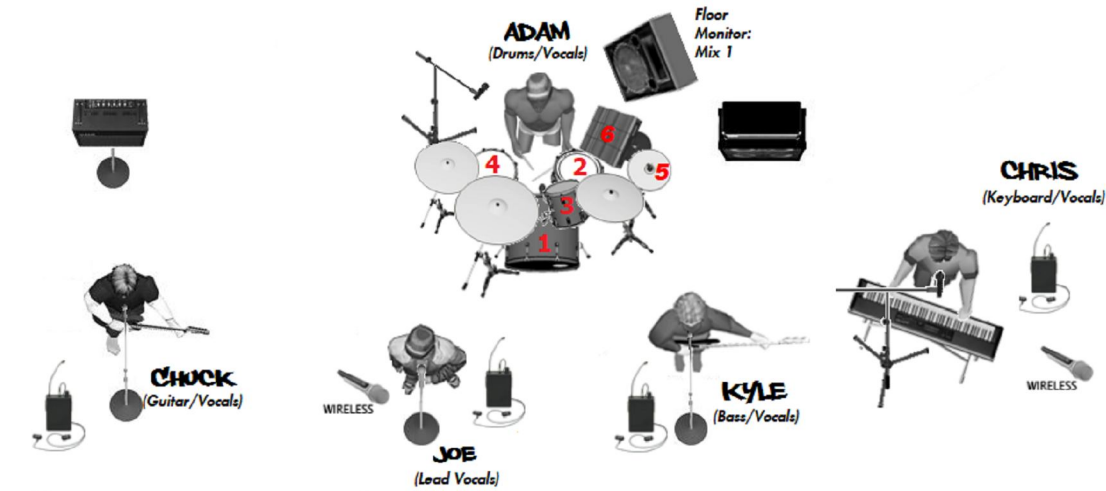

7 DAY WEEKEND

smoke geyser	smoke geyser	smoke geyser	smoke geyser	
Drums: ADAM - Kick Mic 1 - Snare Mic 2 - Rack Tom Mic 3 - Floor Tom Mic 4 - Hi Hat Mic 5 - SPD-SX Sample Pad (DI needed) 6 **SM58S - Vocal Mic** **Drum Vocal Boom Stand**	Bass: KYLE - Bass Vocal Mic - Boom Mic Stand **Bass Guitar(s)** **Bass DI or Bass Amp**	Keys: CHRIS - Boom Mic Stand **Keyboard** **Keyboard DI** **Shure QLXD24/B87A** Wireless Vocal Mic System	Guitar: CHUCK - Guitar Vocal Mic - Boom Mic Stand **Guitar(s)** **Guitar DI** (Phantom Power Required)	Lead Vocal: JOE **Sennheiser ew 500** G4-KK205 Wireless **Mic Stand**
Floor Monitor: Mix 1	Wireless IEMS: Mix 2	Wireless IEMS: Mix 3	Wireless IEMS: Mix 4	Wireless IEMS: Mix 5

SMOKE GEYSERS
 If Possible - separate power source
 Input Voltage: 120 VAC, 60 Hz or 230 VAC, 50 Hz
 1550 watts

The Party That Never Stops

7dayweekendband.com

Anything marked with ** ** we provide ourselves

Input List	Monitors
1 Kick	1 Wireless IEMS (we provide) Guitar - Chuck
2 Snare	2 Wireless IEMS (we provide) Lead Vocal - Joe
3 Rack Tom	3 Wireless IEMS (we provide) Bass - Kyle
4 Floor Tom	4 Wireless IEMS (we provide) Keys - Chris
5 Hi Hat	5 Wedge Drums - Adam
6 Sample Pad/Tracks	
7 Drum Overhead (if needed)	
8 Bass	
9 Guitar	
10 Keyboard	
11 Guitar Vocal - Chuck	
12 Lead Vocal - Joe	
13 Bass Vocal - Kyle	
14 Keys Vocal - Chris	
15 Drum Vocal - Adam	
16 Drum Talkback Vocal - Adam	