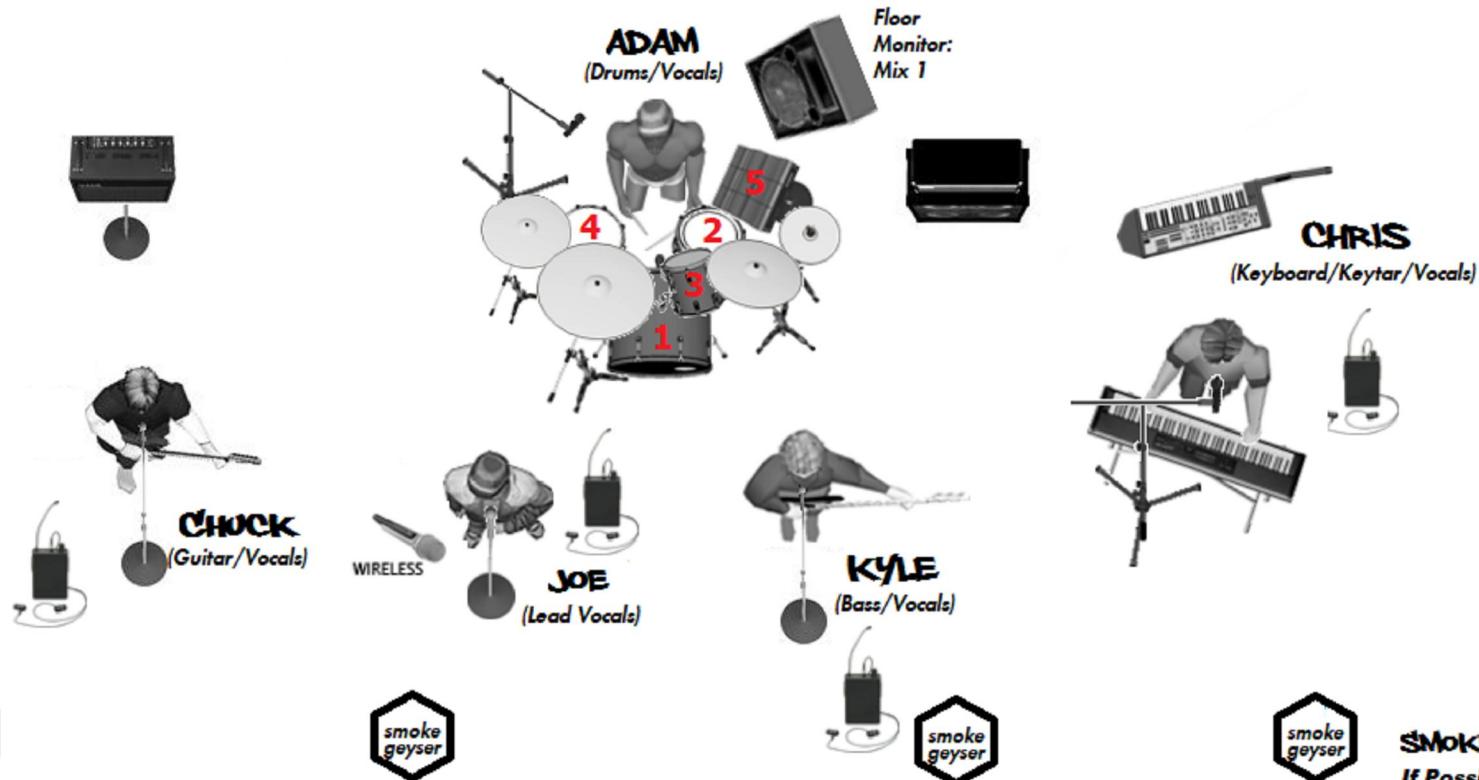

# 7 DAY WEEKEND

<b>Drums: ADAM</b> - Kick Mic 1 - Snare Mic 2 - Rack Tom Mic 3 - Floor Tom Mic 4 - SPD-SX Sample pad (DI needed) 5 **SM58S - Vocal Mic** ** - Drum Vocal Boom Stand**	<b>Bass: KYLE</b> ** Bass DI or Bass Amp ** - Bass Vocal Mic - Boom Mic Stand	<b>Keys: CHRIS</b> ** Keyboard 1 DI ** ** Keytar (Wireless) ** ** Sennheiser 938 ** Vocal Mic ** - Key Vocal Boom Stand **	<b>Guitar: CHUCK</b> ** Guitar DI or Guitar Amp ** - Guitar Amp Mic - Guitar Vocal Mic - Boom Mic Stand	<b>Lead Vocal: JOE</b> ** - Sennheiser ew 500 ** G4-KK205 Wireless ** - Mic Stand **
Floor Monitor: Mix 1 	Wireless IEMS: Mix 2 	Wireless IEMS: Mix 3 	Wireless IEMS: Mix 4 	Wireless IEMS: Mix 5 

## SMOKE GEYSERS

If Possible - separate power source

Input Voltage: 120 VAC, 60 Hz or 230 VAC, 50 Hz  
1550 watts

*The Party That Never Stops*

7dayweekendband.com

Anything marked with \*\* we provide ourselves