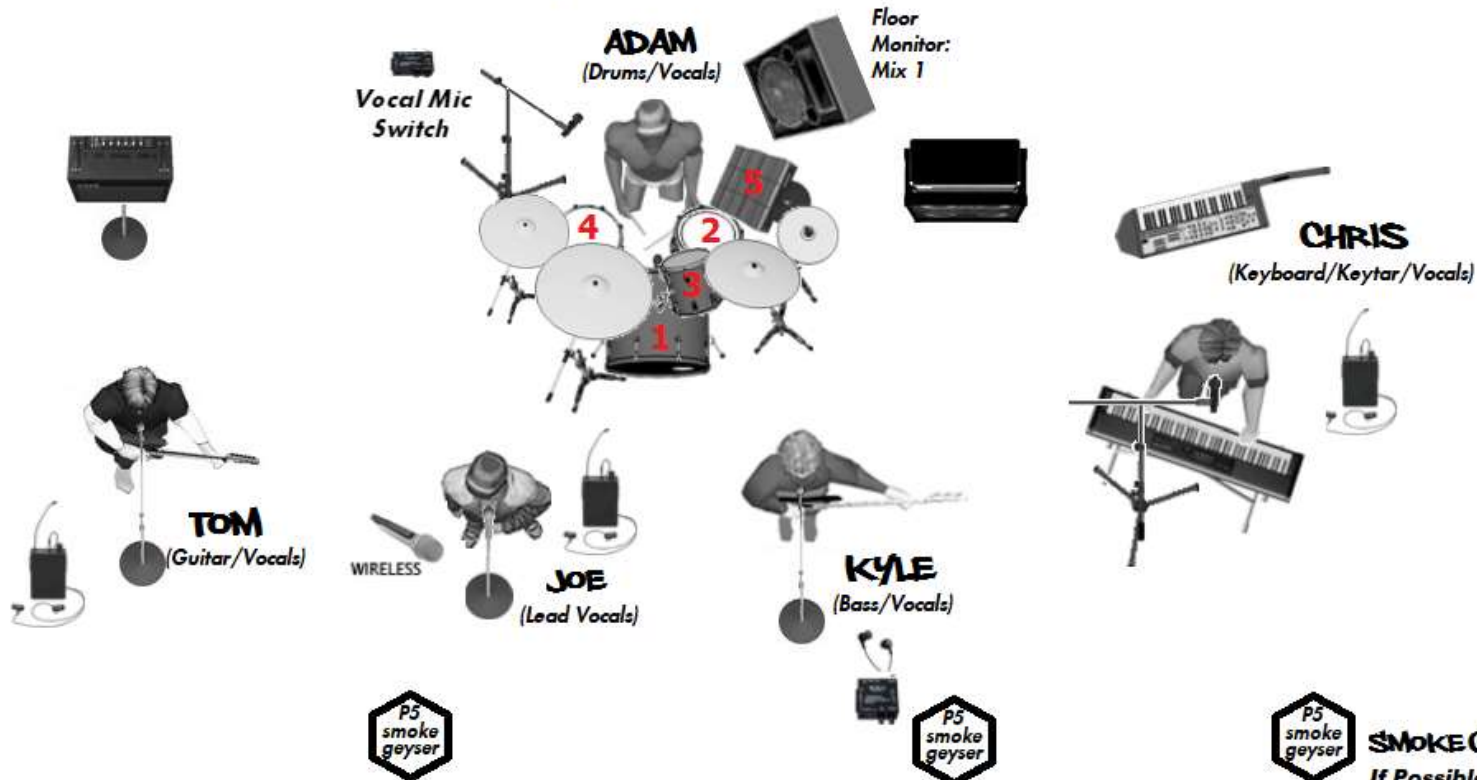

7 DAY WEEKEND

Drums: ADAM - Kick Mic 1 - Snare Mic 2 - Rack Tom Mic 3 - Floor Tom Mic 4 - SPD-SX Sample pad (DI needed) 5 **SM58S - Vocal Mic** 2 separate inputs for vocal switch 1. FOH & 1. Stage Only Talkback ** - Drum Vocal Boom Stand **	Bass: KYLE - Bass DI - Bass Vocal Mic - Boom Mic Stand	Keys: CHRIS ** Keyboard 1 DI ** ** Keytar (Wireless) ** ** Sennheiser 938 ** Vocal Mic ** - Key Vocal Boom Stand **	Guitar: TOM - Guitar Amp Mic - Boom Mic Stand ** Sennheiser e935 ** Vocal Mic	Lead Vocal: JOE ** Sennheiser ewd1 835 ** Wireless Vocal Mic
Floor Monitor: Mix 1	Wired IEMS: Mix 2	Wireless IEMS: Mix 3	Wireless IEMS: Mix 4	Wireless IEMS: Mix 5

P5 smoke geyser
SMOKE GEYSERS
 If Possible - separate

power source
 Input Voltage: 120 VAC, 60 Hz or 230 VAC, 50 Hz
 Power and Current: 670 W, 5.6 A @ 120 V, 60 Hz
 670 W, 2.8 A @ 230 V, 50 Hz

Anything marked with ** we provide ourselves