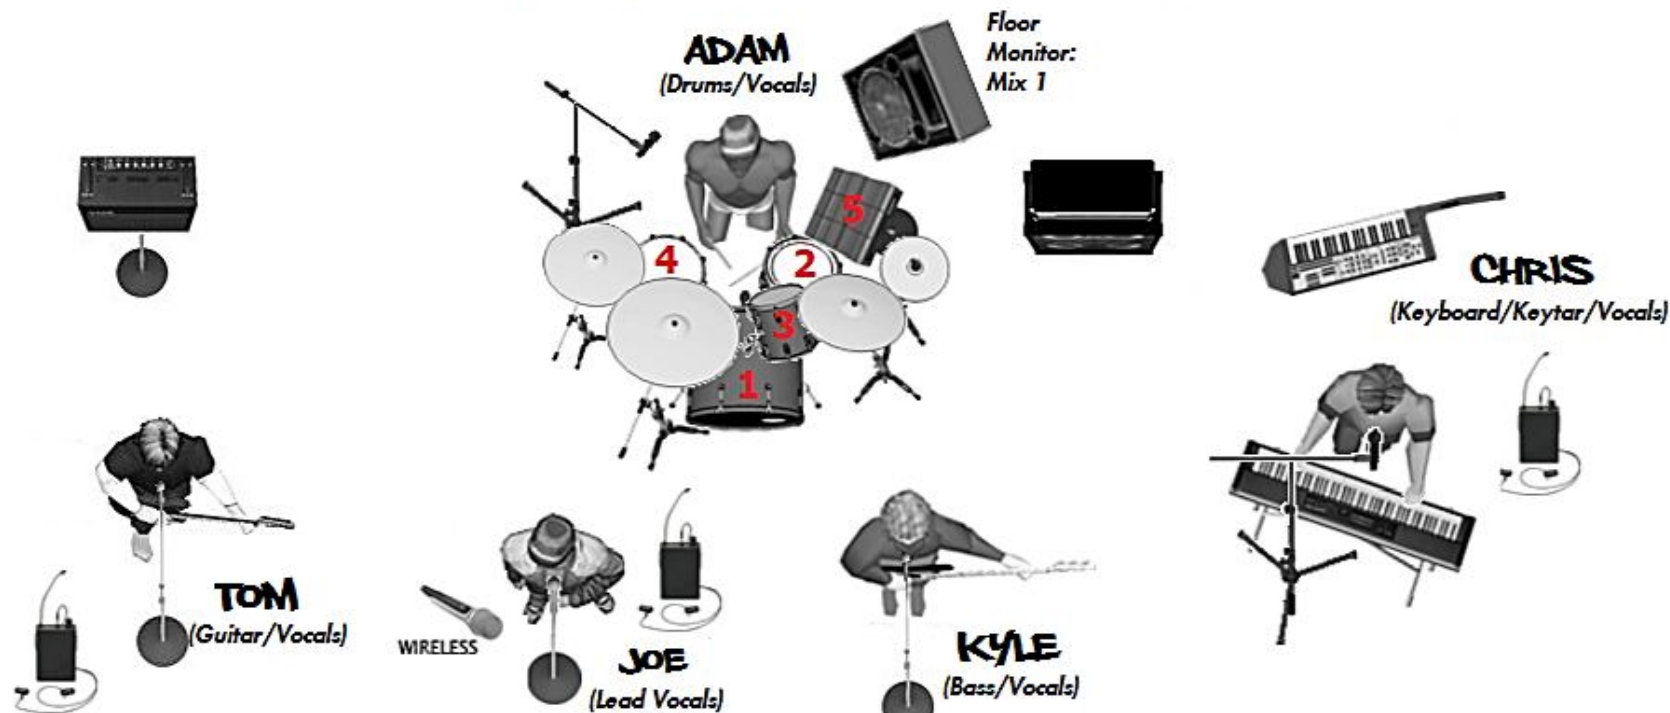

7 DAY WEEKEND

SMOKE GEYSERS

If Possible - separate power source
 Input Voltage: 120 VAC, 60 Hz or 230 VAC, 50 Hz
 Power and Current: 670 W, 5.6 A @ 120 V, 60 Hz
 670 W, 2.8 A @ 230 V, 50 Hz

Drums: ADAM - Kick Mic 1 - Snare Mic 2 - Rack Tom Mic 3 - Floor Tom Mic 4 - SPD-SX Sample pad (DI needed) 5 **SM58S - Vocal Mic** ** - Drum Vocal Boom Stand**	Bass: KYLE - Bass DI - Bass Vocal Mic - Boom Mic Stand	Keys: CHRIS ** - Keyboard 1 DI** ** - Keytar (Wireless)** ** - Sennheiser 938 - Vocal Mic ** - Key Vocal Boom Stand**	Guitar: TOM - Guitar Amp Mic - Boom Mic Stand ** - Sennheiser e935 - Vocal Mic	Lead Vocal: JOE ** - Sennheiser ewd1 835 - Wireless Vocal Mic
--	--	--	--	---

Floor Monitor: Mix 1	Wired IEMS: Mix 2	Wireless IEMS: Mix 3	Wireless IEMS: Mix 4	Wireless IEMS: Mix 5
----------------------	-------------------	----------------------	----------------------	----------------------